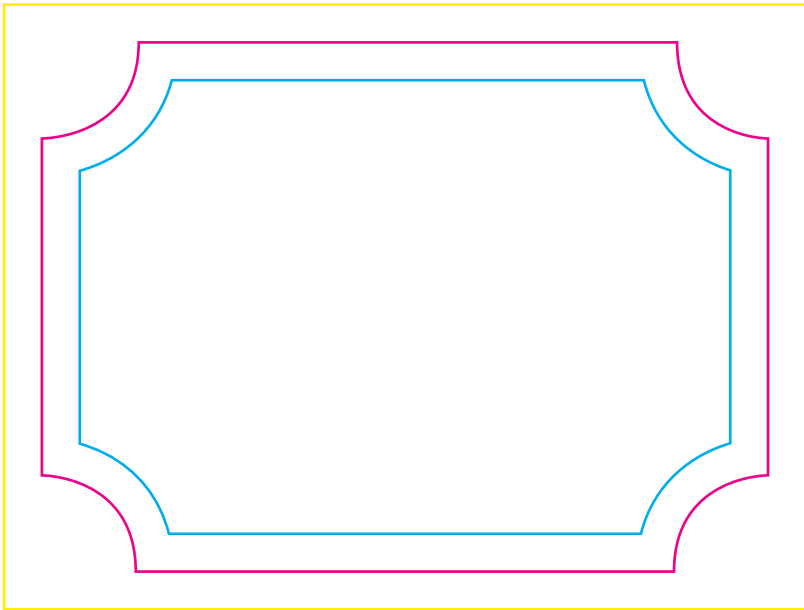

energising brands + events >

1 metre Cafe Barricade template @10% final print size

- Represents Baypole Edge
- Keep all important logos and text inside this area
- Represents Bleed Required