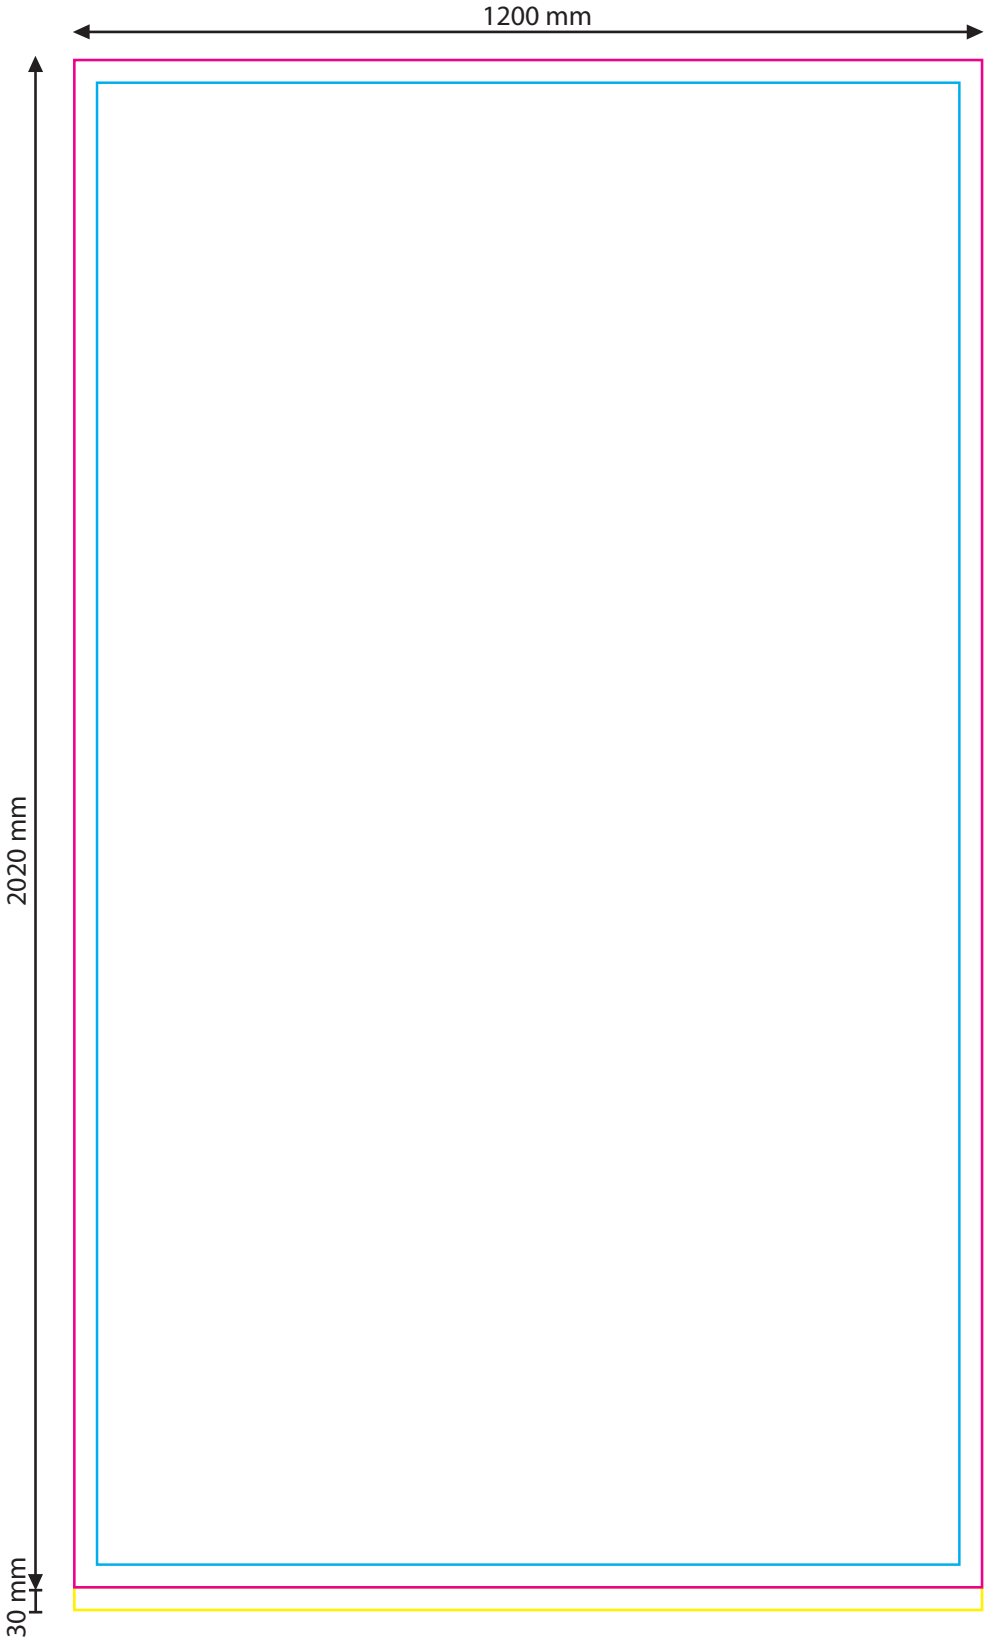

1200mm x 2020mm Classic Rollup @ 10%

- Represents Finished Size
- Represents Required Bleed
- Represents Clearance Area
(Keep all important logos and text inside of this area)