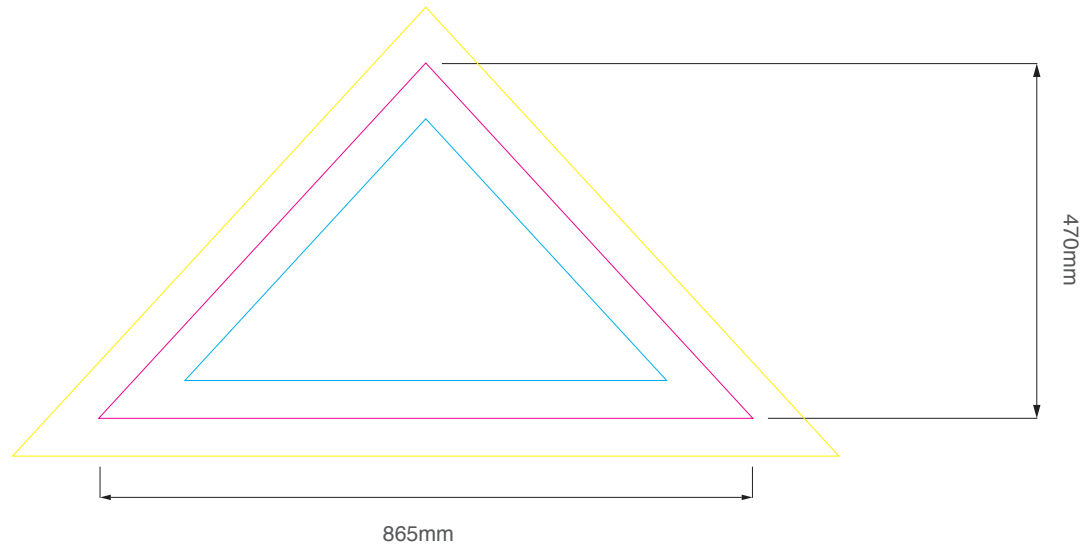

top triangle

140mm overlap with top triangle of umbrella

Center Logo on this line

- Represents Cut Edge
- Keep all important logos and text inside this area
- Represents Bleed Required