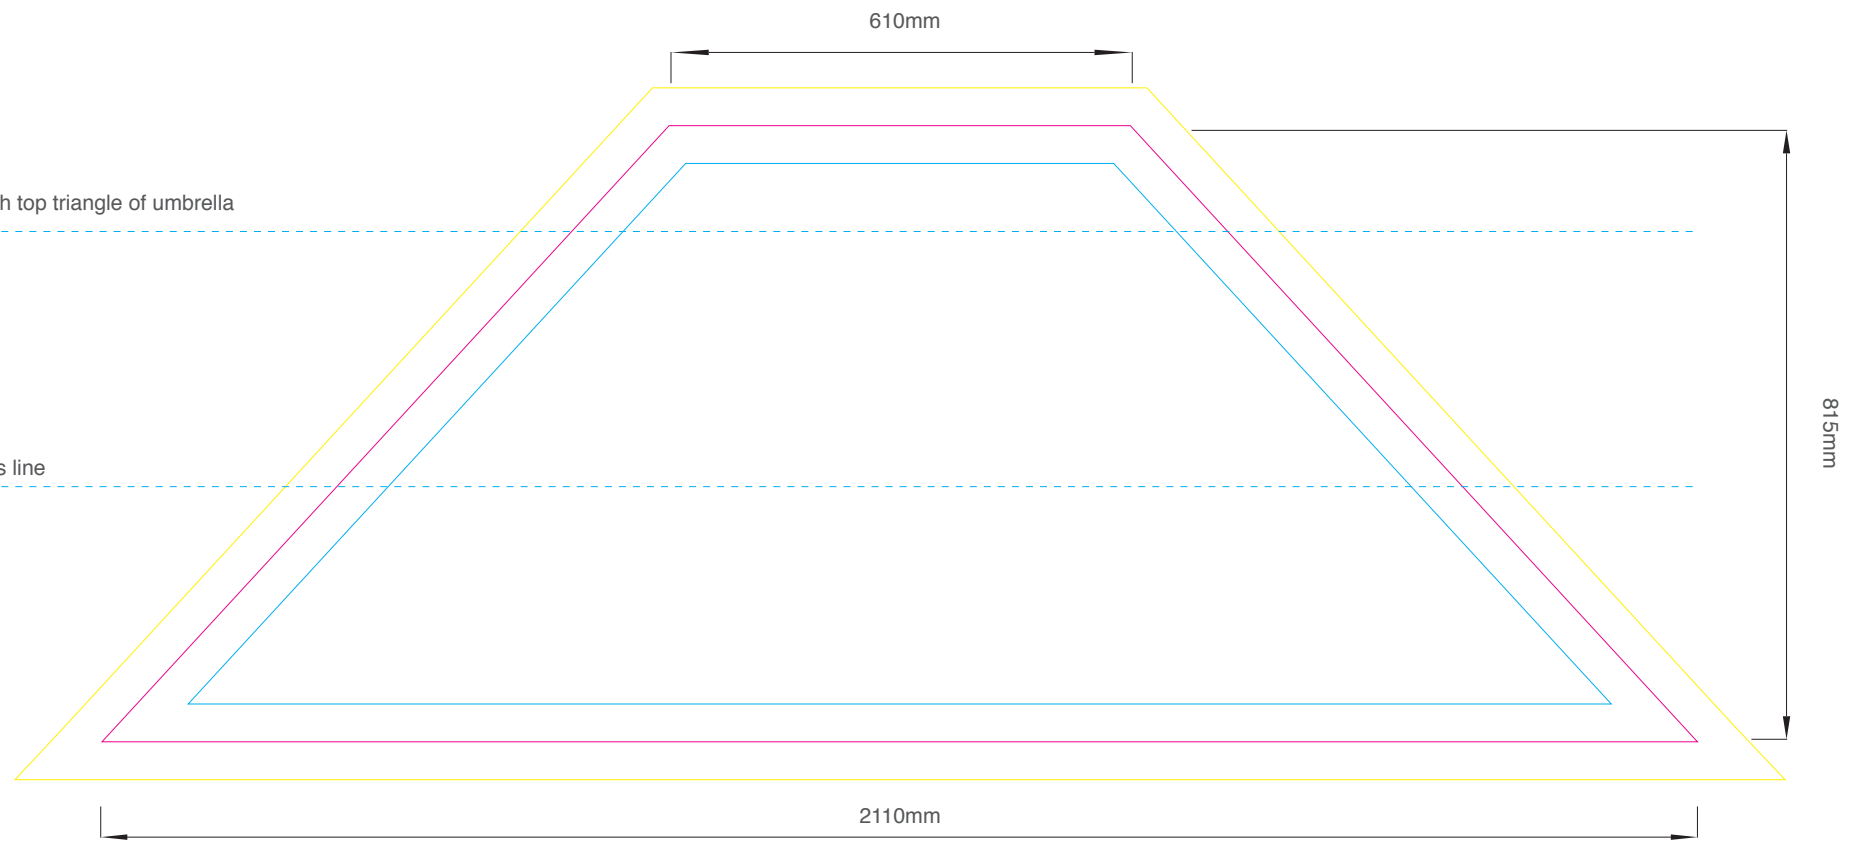

top triangle

140mm overlap with top triangle of umbrella

Center Logo on this line

- Represents Cut Edge
- Keep all important logos and text inside this area
- Represents Bleed Required