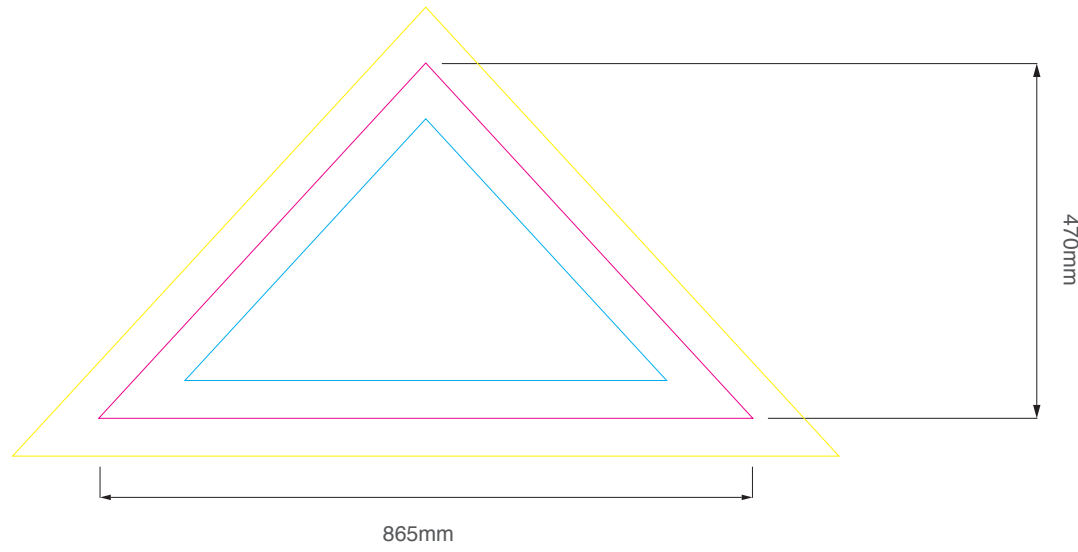

top triangle

140mm overlap with top triangle of umbrella

Center Logo on this line

- Represents Cut Edge
- Keep all important logos and text inside this area
- Represents Bleed Required