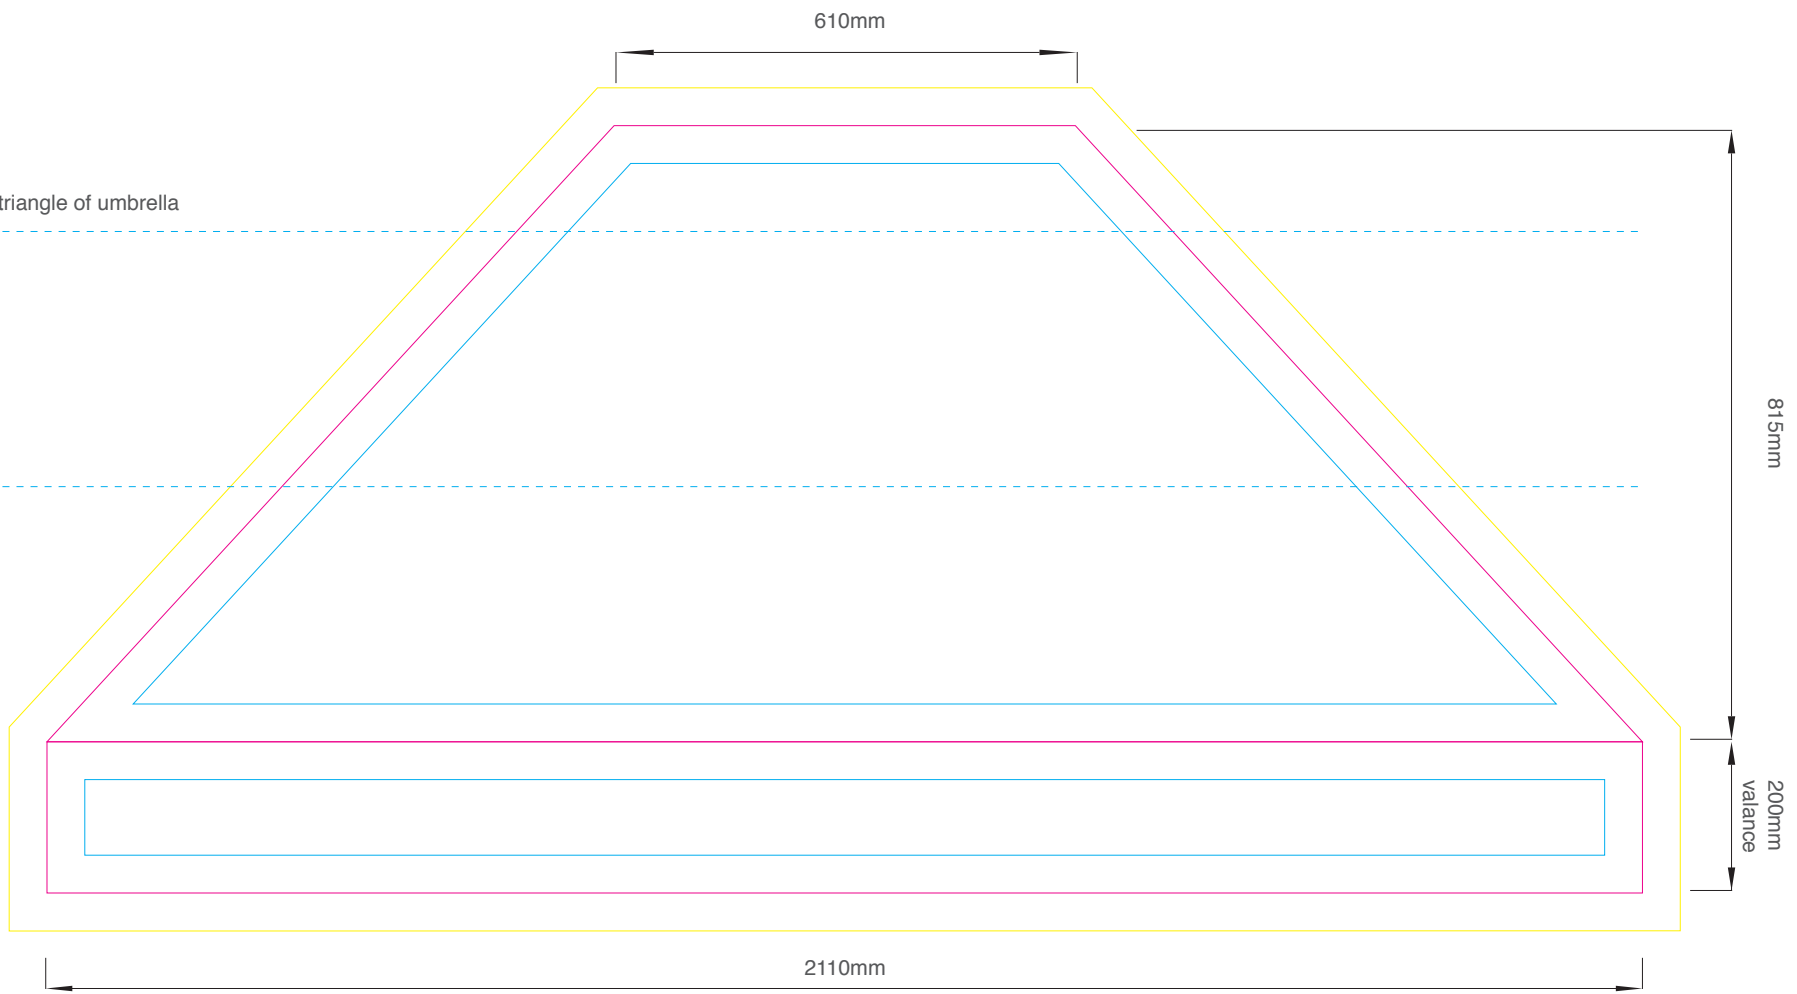

top triangle

140mm overlap with top triangle of umbrella

Center Logo on this line

- Represents Cut Edge
- Keep all important logos and text inside this area
- Represents Bleed Required